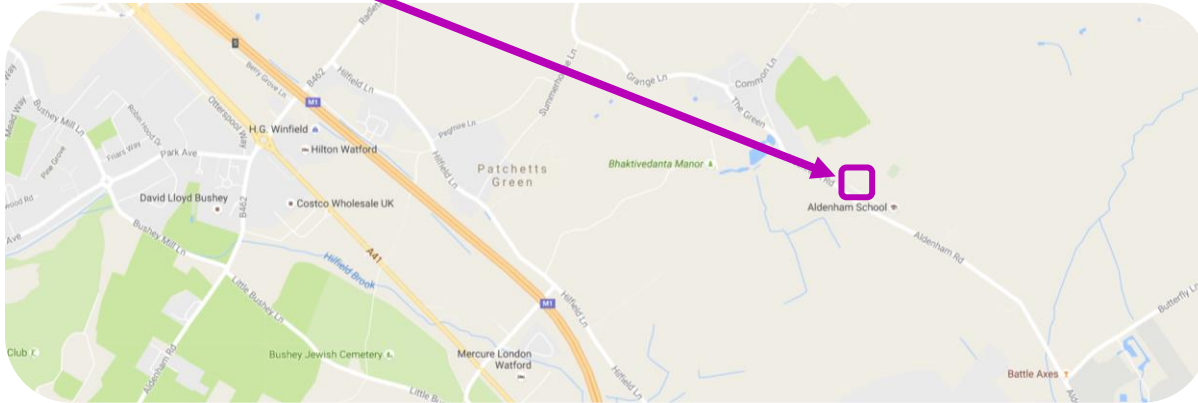

# ALDENHAM SPORTS CENTRE DIRECTIONS & CAR PARK INFORMATION

Aldenham School Sports Centre  
Aldenham Road  
Elstree  
Hertfordshire  
WD6 3AJ

Please park in the highlighted red area and walk through the school following the orange arrows. The location to the sports hall will be on your left down a set of stairs.